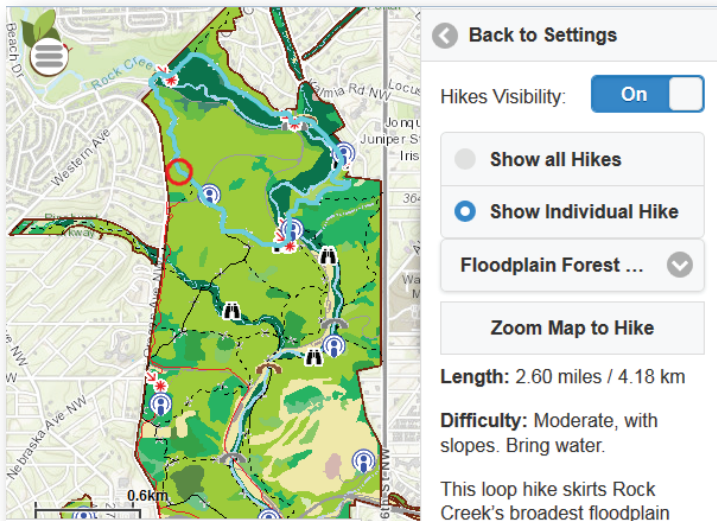

## What

ExploreNaturalCommunities.org, a NatureServe website, is packed full of interesting information about natural communities in our national parks. The website offers rich descriptions, images, interactive maps, podcasts, and videos of natural communities and the plants and animals that live in them. Users can track their location in the park on mobile interactive maps while following suggested hikes, learn about natural communities and natural highlights along the trails, and listen to informational podcasts. Visitors can learn how they can get involved and help protect the park's natural resources. Park staff can more effectively interpret and manage the natural resources in their park with customizable scientific information, tools, and detailed maps.

### Explore the Interactive Map

Discover natural communities in the park and where to find them.

Build a customized hike on the desktop interactive map or find a pre-built hike on the mobile map.

Locate natural highlights and good places to view natural communities.